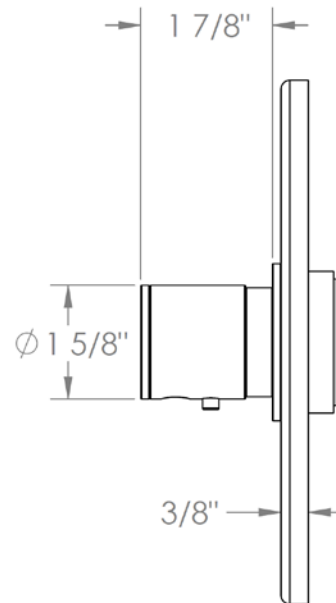

22-T10-TIA

Trim Kit Only for Thermostatic Valve

For use with SS-TH1000 or SS-TH3000 thermostatic rough

22-T10-TIB

Trim Kit Only for Thermostatic Valve

For use with SS-TH1000 or SS-TH3000 thermostatic rough